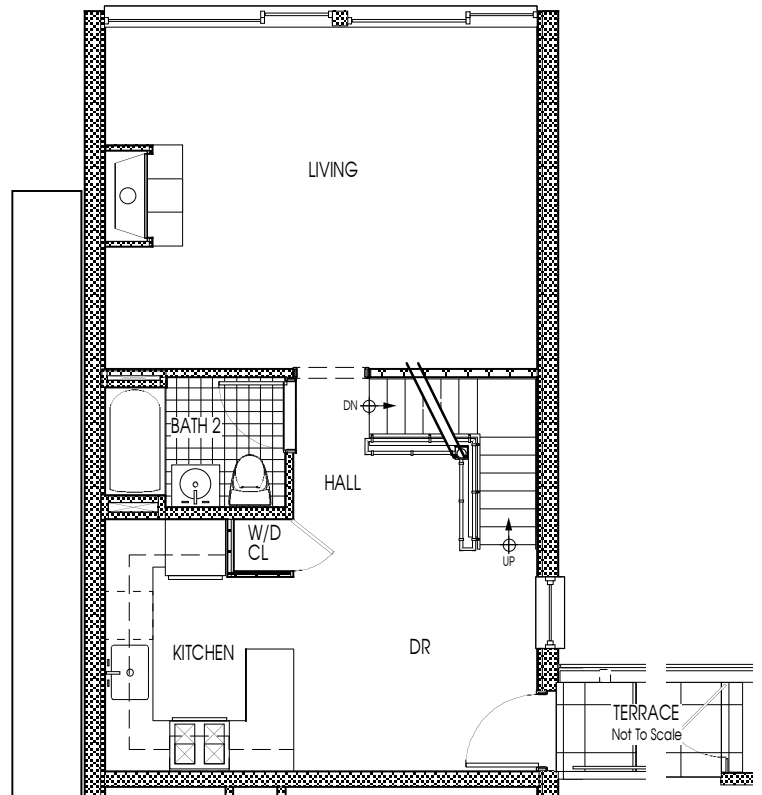

SIXTH FLOOR MEZZANINE

ROOF TERRACE

FIFTH FLOOR

UNIT 5D
Terrace

1506 Sq. Ft.
629 Sq. Ft.

ENTRY

SIXTH FLOOR

532 St. Johns
Scale: 1/8"=1'-0"