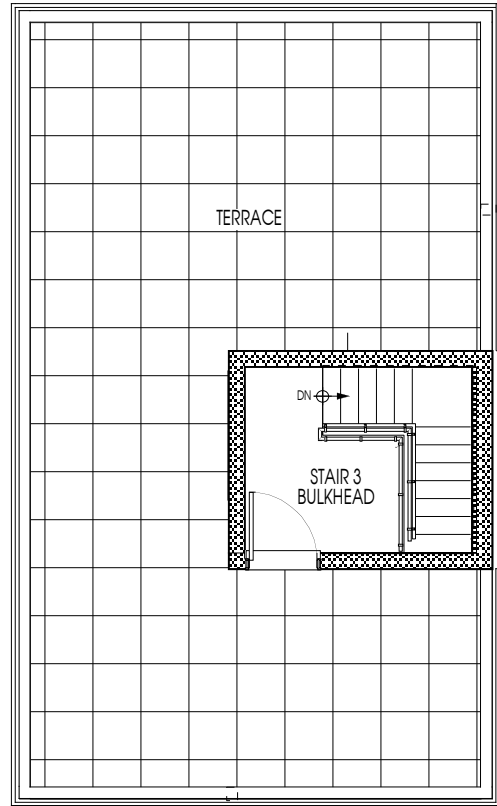

SIXTH FLOOR MEZZANINE

ROOF TERRACE

FIFTH FLOOR

UNIT 5D
Terrace

1506 Sq. Ft.
629 Sq. Ft.

ENTRY

SIXTH FLOOR

532 St. Johns
Scale: 1/8"=1'-0"