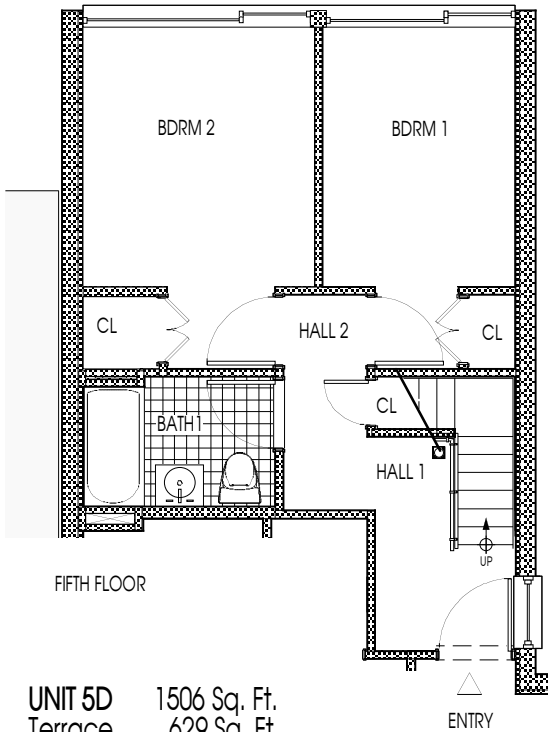

SIXTH FLOOR MEZZANINE

ROOF TERRACE

FIFTH FLOOR

UNIT 5D
Terrace

1506 Sq. Ft.
629 Sq. Ft.

ENTRY

SIXTH FLOOR

532 St. Johns
Scale: 1/8"=1'-0"