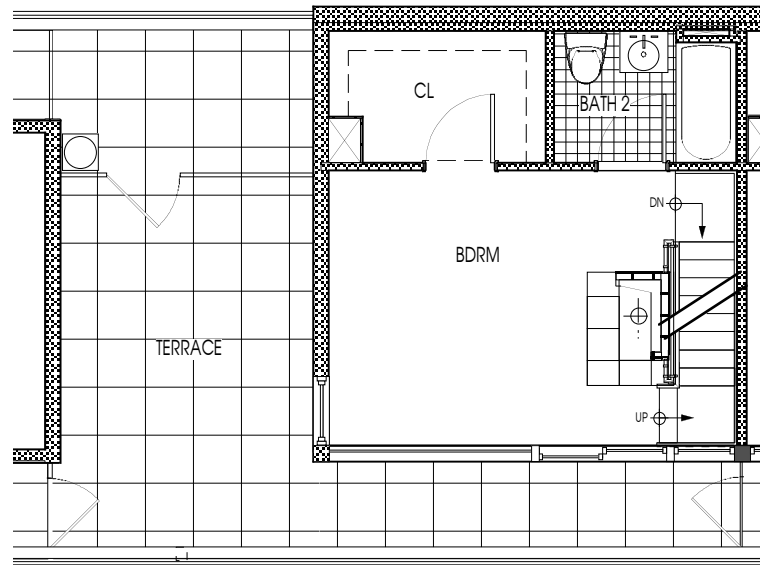

SIXTH FLOOR MEZZANINE

SIXTH FLOOR

FIFTH FLOOR

UNIT 5B
Terrace 970 Sq. Ft.
249 Sq. Ft.