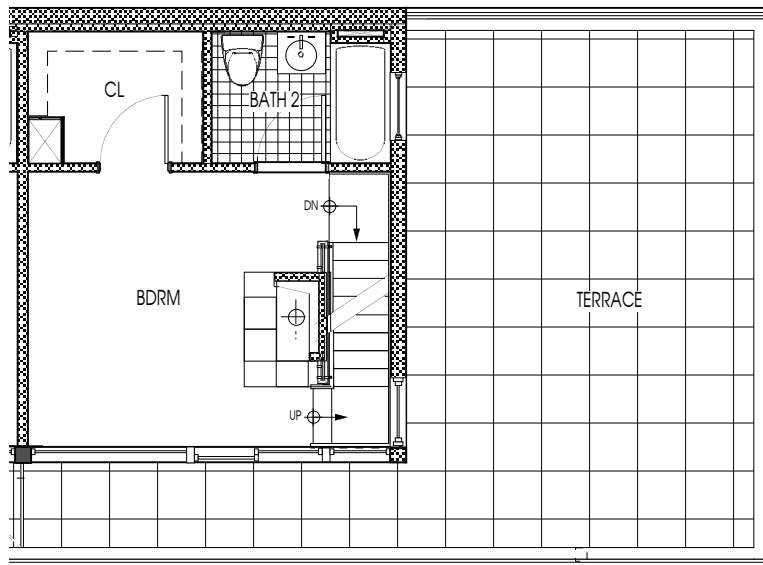

SIXTH FLOOR MEZZANINE

SIXTH FLOOR

FIFTH FLOOR

UNIT 5A
Terrace

1127 Sq. Ft.
402 Sq. Ft.